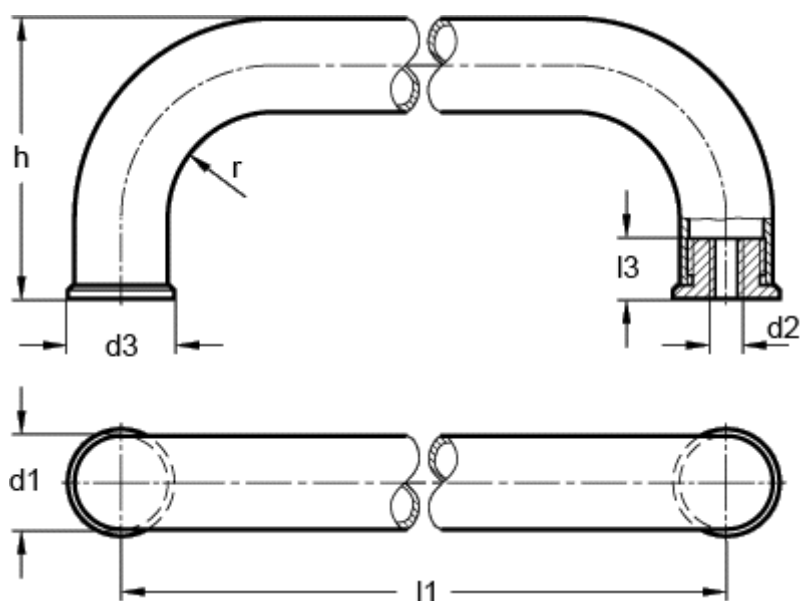

Article number: 20144368

Description: E+G Cabinet U-handle GN 426.5-28-300-A
St. steel 304/303

Measures

d1	= 28
d2	= M10
d3	= 32
h	= 84
l1 +/-0.5	= 300
l3	= 17
l4	= 20
r	= 32